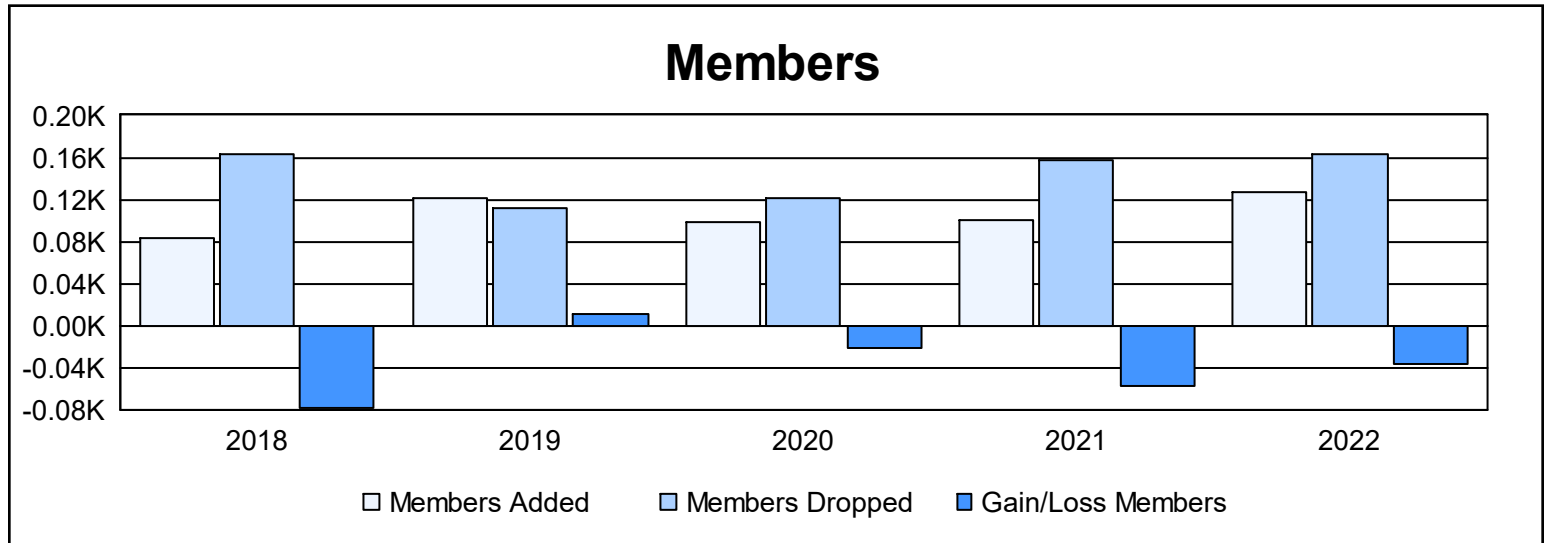

Year	New Clubs	Dropped Clubs	Gain/ Loss Clubs	New Members	Charter Members	Reinstate Members	Transfer Members	Total Member Added	Total Members Dropped	Gain/ Loss Members
2017-2018	0	1	-1	68	1	11	4	84	163	-79
2018-2019	1	1	0	85	23	8	6	122	111	11
2019-2020	0	0	0	89	1	3	6	99	121	-22
2020-2021	0	1	-1	98	0	3	0	101	158	-57
2021-2022	0	2	-2	98	1	7	21	127	163	-36
<b>Average</b>	<b>0</b>	<b>1</b>	<b>-1</b>	<b>88</b>	<b>5</b>	<b>6</b>	<b>7</b>	<b>107</b>	<b>143</b>	<b>-37</b>

### Membership Composition June 2022 Cumulative